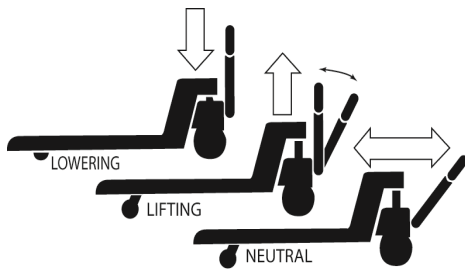

ABEL WOMACK

discover the *difference*.

Pallet Truck

Only \$275!

(includes delivery)

SYHJ 5500 Model

- Safety spring-loaded ergonomic handle
 - 27" x 48"
(686mm x 1219mm)
 - 5,500 capacity
- One year standard warranty on frame & pump; 3 months on wearable parts

In Stock Now!

Handle Assembly with 3 position hand lowering control.

LIFFRITE®

Available as a Special Order

Model SYHJ 5501

20.5" x 48"

**Contact Abel Womack
(978) 989-9400**

Sales@abelwomack.com