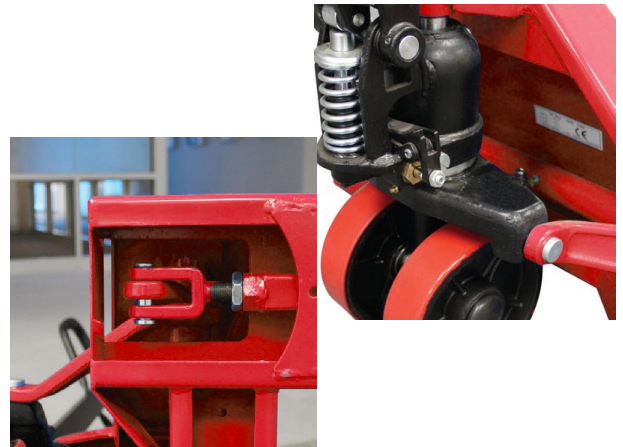

ABEL WOMACK

discover the *difference*.

Pallet Truck

Only \$275!

(includes delivery)

SYHJ 5500 Model

- Safety spring-loaded ergonomic handle
 - 27" x 48"
(686mm x 1219mm)
 - 5,500 capacity
- One year standard warranty on frame & pump; 3 months on wearable parts

In Stock Now!

Handle Assembly with 3 position hand lowering control.

LIFFRITE®

Available as a Special Order

Model SYHJ 5501

20.5" x 48"

**Contact Abel Womack
(978) 989-9400**

Sales@abelwomack.com